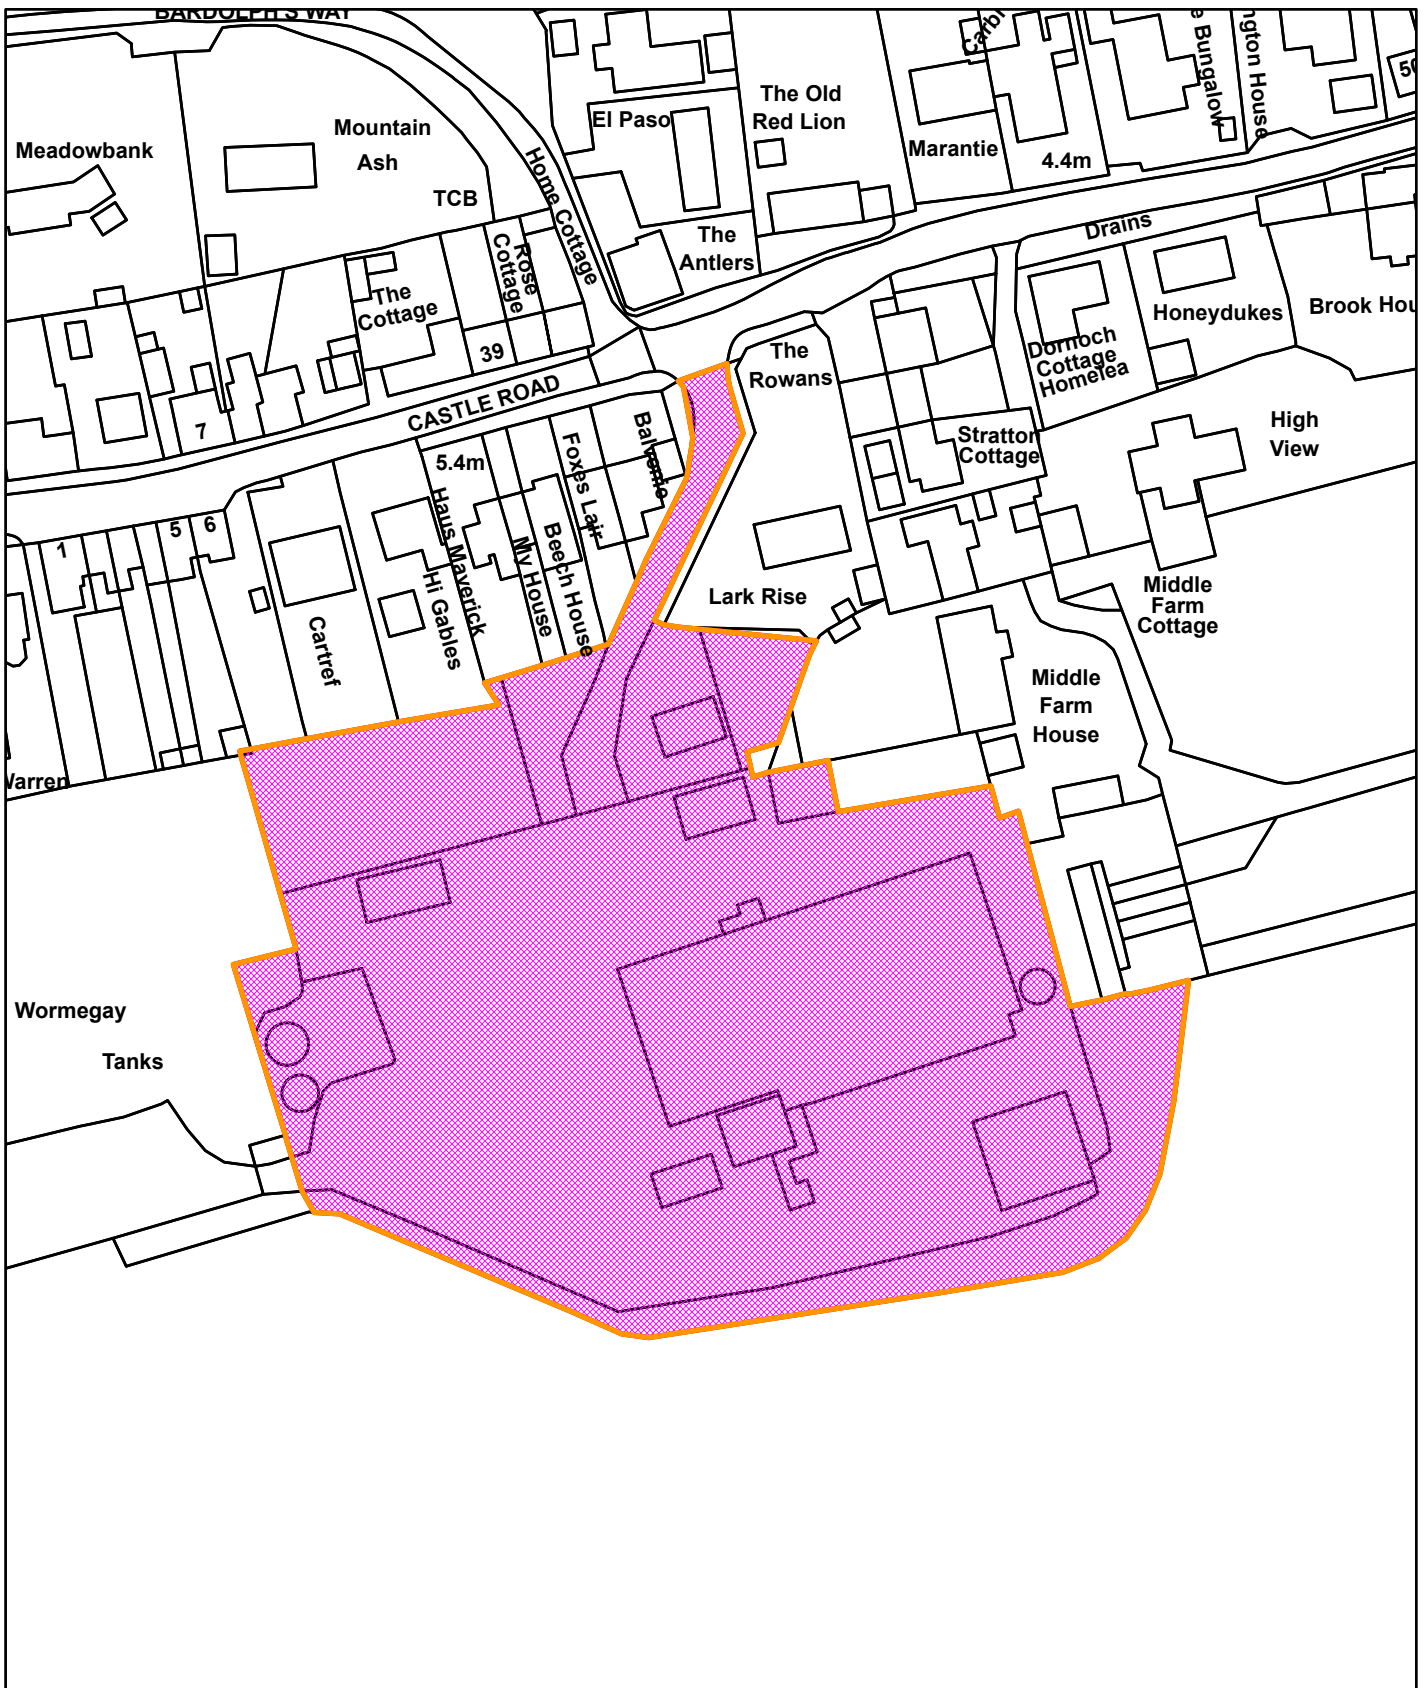

22/01333/FM

Alfred G Pearce Castle Road Wormegay PE33 0SG

© Crown copyright and database rights 2023
Ordnance Survey 100024314

19/07/2023